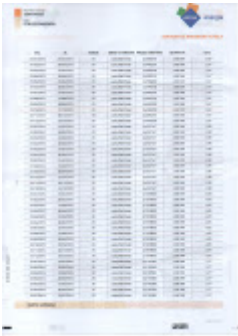

acea-08.jpg
352K

A small thumbnail image of a table with multiple columns and rows of data, likely a utility bill or ledger.

acea-09.jpg
362K

A small thumbnail image of a table with multiple columns and rows of data, likely a utility bill or ledger.

acea-10.jpg
366K

A small, low-resolution image of a table with multiple columns and rows of text, likely a utility bill or ledger.

acea-11.jpg
362K

A small, low-resolution image of a table with multiple columns and rows of text, likely a utility bill or ledger.

acea-12.jpg
359K

A small, low-resolution image of a table with multiple columns and rows of text, likely a utility bill or ledger.

acea-13.jpg
362K

A small, low-resolution image of a table with multiple columns and rows of text, likely a utility bill or ledger.

acea-14.jpg
343K

A small, low-resolution image of a table with multiple columns and rows of text, likely a utility bill or ledger.

acea-15.jpg
343K

acea-16.jpg
356K

acea-17.jpg
361K

acea-18.jpg
347K

acea-19.jpg
348K